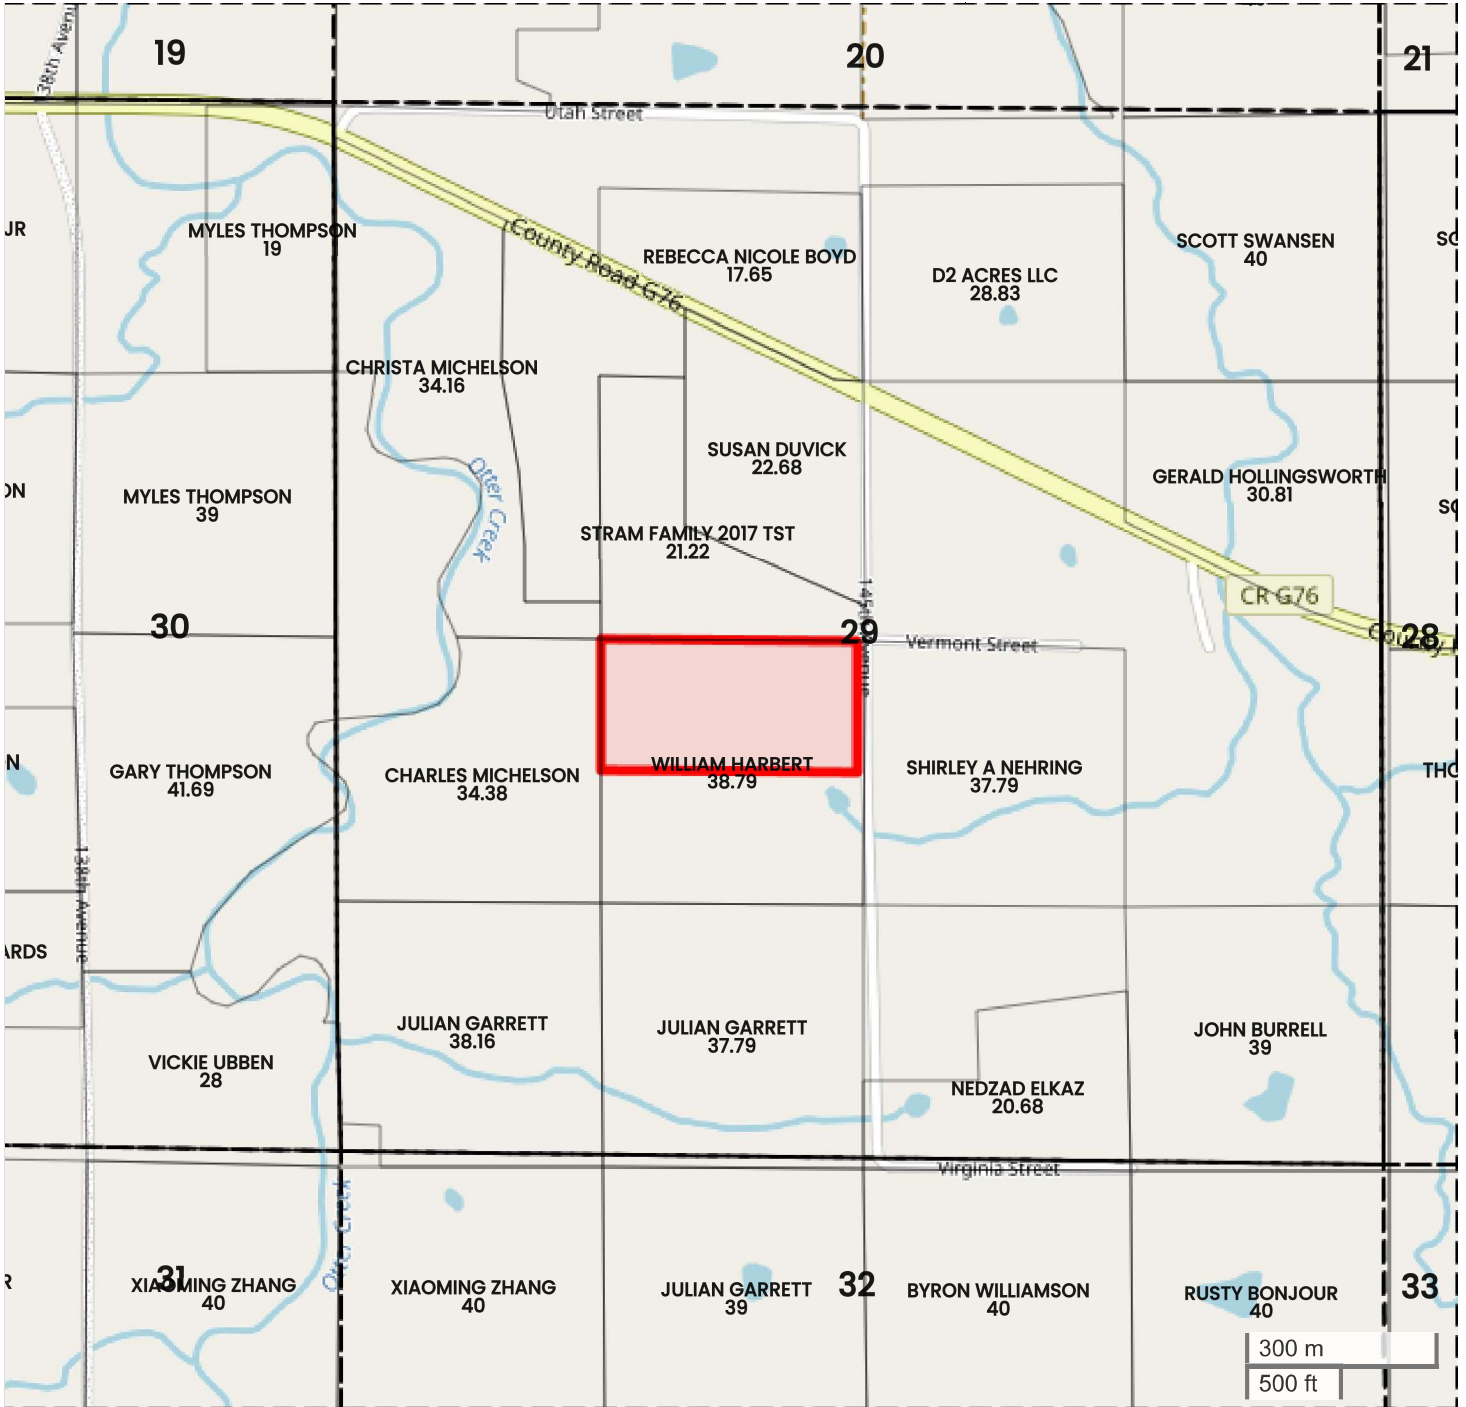

HARBERT BUILDING SITE
PLAT MAP

Center: 41.182038, -93.531584

29-74N-23W
Liberty Township
Warren County, IA

FarmWorth, LLC makes no warranties, express or implied, regarding the accuracy of any information provided through FarmWorth.com. User is solely responsible for independently verifying all information prior to use and waives any claims against FarmWorth, LLC arising from inaccuracies in such information.